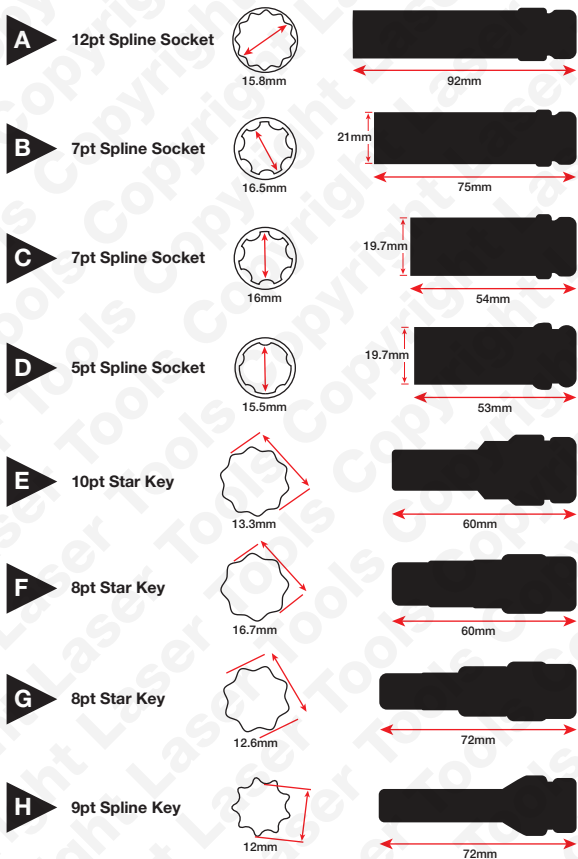

## Master Locking Wheel Nut Set 16pc

### Instructions

- 16 popular sizes
- Fits most locking wheel nuts
- Workshop quality
- Essential tool for the garage mechanic
- Supplied in handy case for storage

**Safety First. Be Protected.**

## Master Locking Wheel Nut Set - 16pc