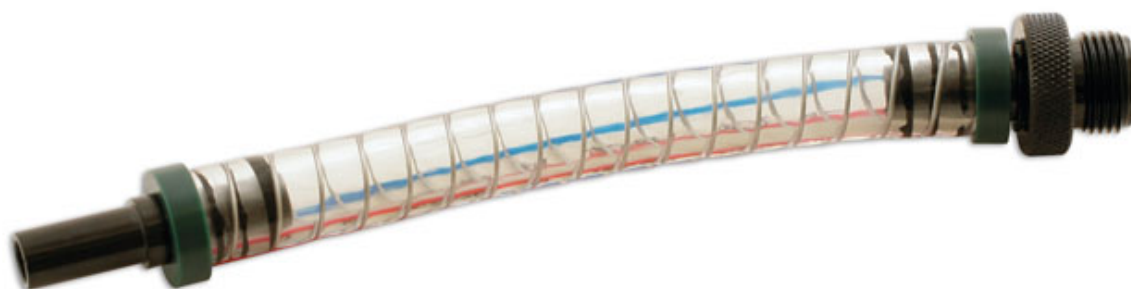

ATF Adaptor - for Toyota, Lexus

Automatic Transmission Fluid adaptor for Toyota, Lexus.

Additional Information

- For use on Toyota and Lexus models.
- Flexible.
- For use with Oil ATF Dispenser - please see Laser Part No. 4792.
-
-