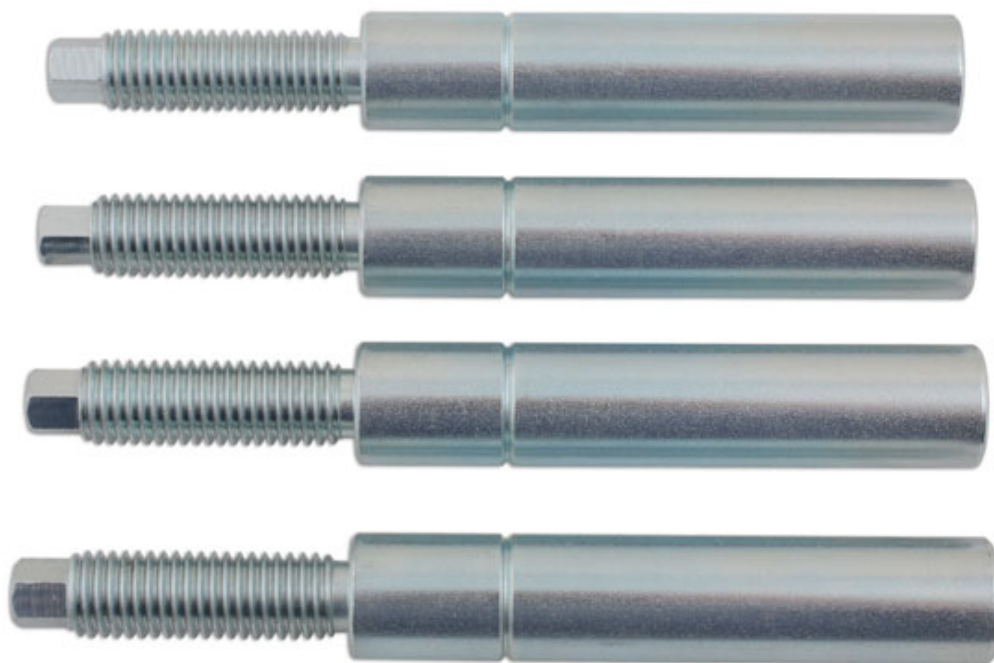

## Hub Puller Adaptor Kit - for Nissan, Suzuki

Adaptor kit M12x1.25 female for use with Hub Puller & Driveshaft Remover/Press Kit (Part No. 5648).

### Additional Information

- Applications: Infiniti, Nissan Quashqai, Primera, Pathfinder, Suzuki Swift, Vitara.
- Adaptor kit to convert Part No. 5648 for Infiniti, Nissan, Suzuki.
- 
- 
- 

<http://lasertools.co.uk/product/5923>