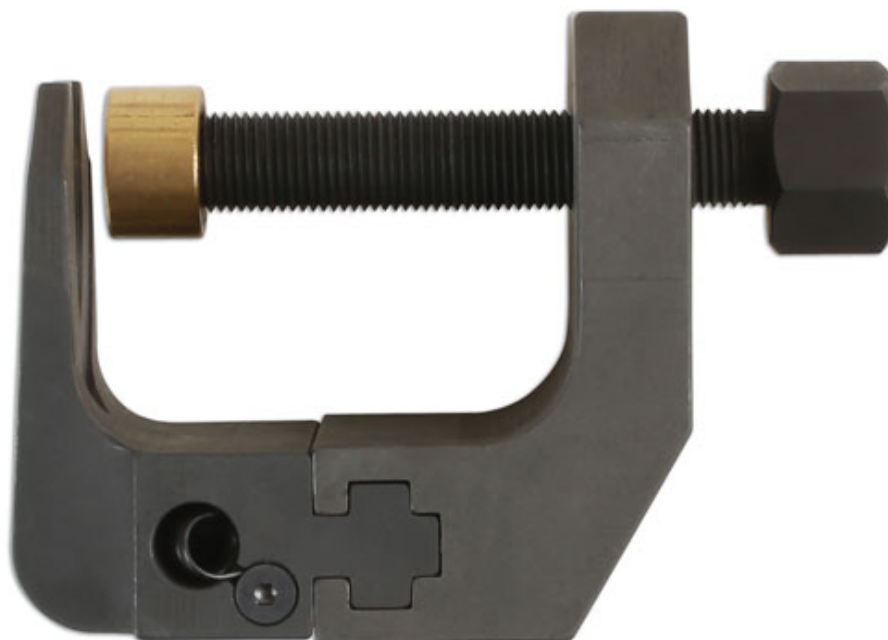

Windscreen Wiper Arm Remover - for BMW

Windscreen wiper arm remover for BMW with spring loaded, adjustable support arms to ensure perfect centralisation.

Additional Information

- Applications include: E12, E21, E23, E24, E28, E30, C Wagon, E30, E31, E32-3, E34 Wagon, E34, E36-2, E36-3, E36-5, E36-7, E36, E38-3, E39, E39, PL Wagon, E39, E46-16, E46-2, E46-3, E46-5, E46-C, E52, 53, E60, E65, E66, E67, E85, RR1.
- Width: Adjustable from 18 - 36mm.
- Reach: 35mm.
- Tapered feet thickness: 2 - 4mm.
- The jaws pattern close themselves on the bolt, ensuring a perfect centralisation.